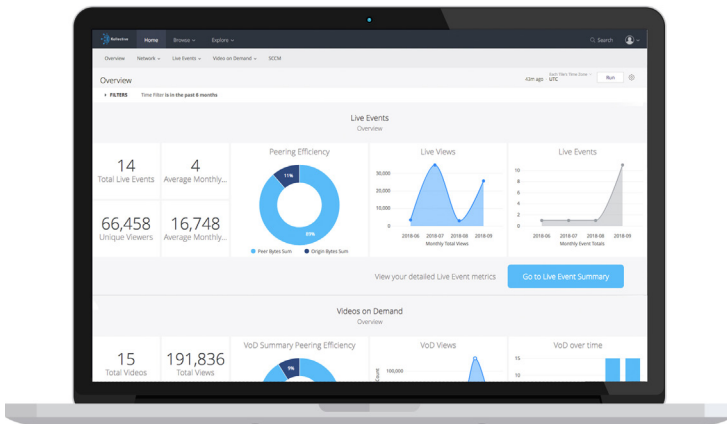

Make Smarter Decisions Faster

Our analytics dashboard, Collective IQ, is intuitively designed to make it easy to find and consume the data that is most relevant to your role. Whether you are an event producer, communications manager or network administrator, we've designed a workflow that simplifies data exploration to help you make intelligent decisions, fast.

Trial Collective Browser-Based Peering for FREE

It only takes your IT admin six clicks to add Collective Browser-Based Peering to your network. Sign up for a 30-day FREE trial and start scaling live events today.

[Sign Up for a FREE Trial](#)